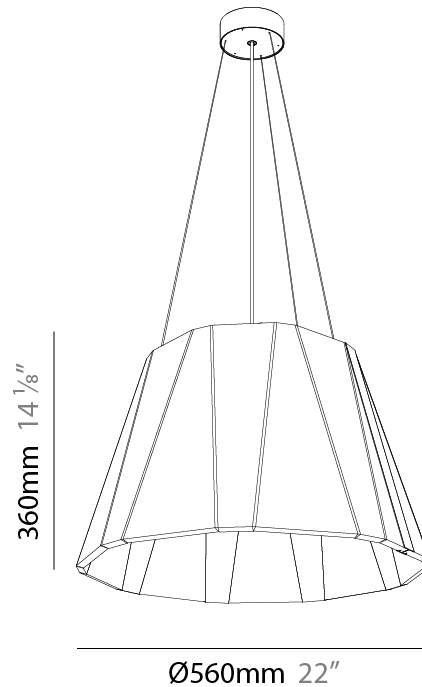

PHYSICAL

Shape: Cone
Diameter (mm): 560
Diameter (in): 22 1/8
Height (mm): 360
Height (in): 14 3/16
Weight (kg): 4.0

Diffuser: [Clear / Microprism / Clear Microprism](#)
Fixture Finish: [SSR / BKV / CWI / CRY / HAB / UFT / ITA / RUA / FTG / MYG / LOD / PUS / FRO / FUP / KIA / POP / BLS / SPG / MEY / GOH / CHC / COM / ABZ / JAG / OBR / MOS / ROR](#)
Holder Finish: [SSR / BKV / CWI / CRY / HAB / LAG / UFT / ITA / RUA / RUR / MIC / FTG / MYG / TWT / LOD / PUS / FRO / FUP / KIA / POP / BLS / SPG / MEY / GOH / GUM / CHC / COM / ABZ / JAG](#)
Acoustic Finish: [SFW / CYW / SEE / SYN / MTS / PMB / TTN / CYB / STO / DPE / BES / SHB / ARE / ANE / VRD / CRF](#)
Fixture Material: Acoustic
Primary Material: Acoustic
Cable Details: [2000mm/78 3/4" or 6000mm/236 1/4" Cable, - Black, Orange, Red, Transparent and White](#)

ELECTRICAL

Lamp Type: LED
Input Wattage (W): 26
Total Output Wattage (W): 23.6
Dimming: Tri-Mode (Non-Dimming and Phase Dimming (120Vac only) and 0-10V Dimming)
Driver Included: Yes
Driver Location: Integrated
Driver Type: Constant Current - Universal
Driver Class: Class 2
Input Voltage (V): 120 - 277
Constant Current (MA): 700mA
Upon Request: [MATTER Dimming / DALI Dimming (Remote)](#)

LED

Color Temperature (°K): [2700 / 3000 / 3500 / 4000](#)
Max. Delivered Lumen (lm): Max 3555
CRI: >90 CRI
Lamp Life (hrs): 50000

OPTICAL

RATINGS AND CERTIFICATIONS
Certified By: Certified for North American Standards
IP rating: IP20